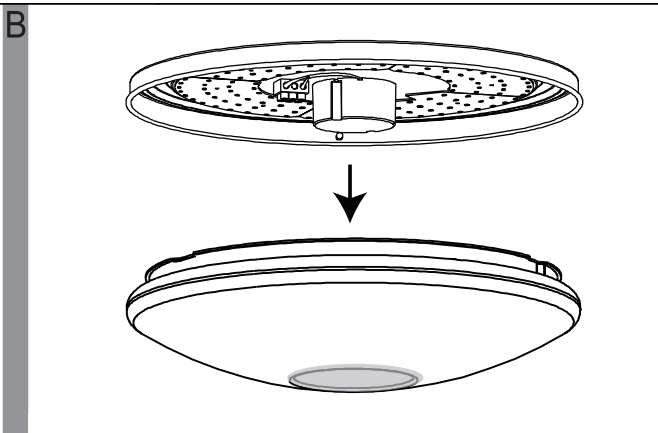

EGLO LED Ceiling Lamp

Art.-Nr.: 95971/95972

J

	Higher Kevin	Higher lumen
Lower lumen		
Lower Kevin		
10% of the lumen		
25% of the lumen		
Bulb		
Candle		
Snowflake		

3S constant pushing for memory current temperature