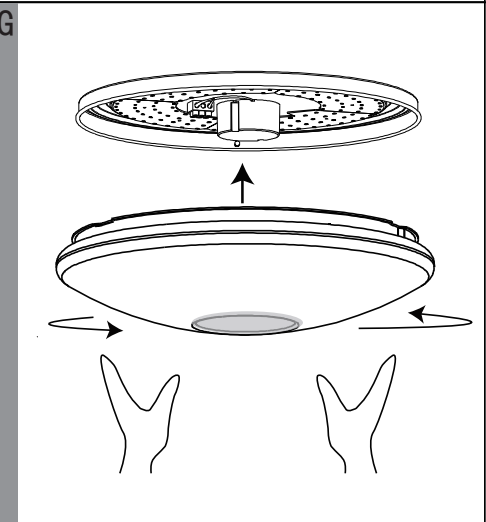

EGLO LED Ceiling Lamp

Art.-Nr.: 95971/95972

J

	Higher Kevin	Higher lumen
Lower lumen		
Lower Kevin		
10% of the lumen		
25% of the lumen		
Bulb		
Candle		
Snowflake		

3S constant pushing for memory current temperature