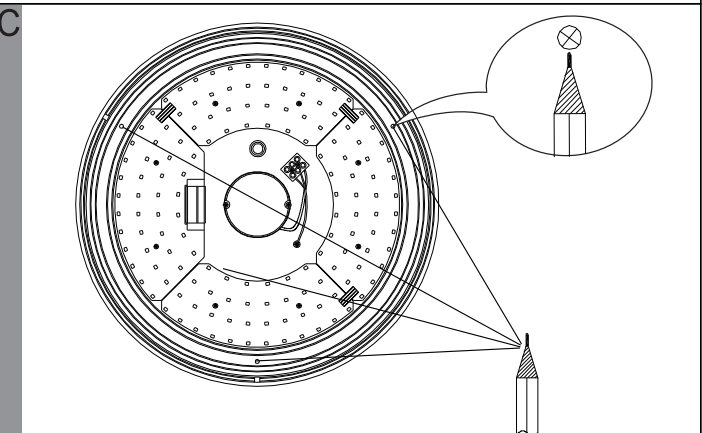

EGLO LED Ceiling Lamp

Art.-Nr.: 95971/95972

J

	Higher Kevin	Higher lumen
Lower lumen		
Lower Kevin		
10% of the lumen		
25% of the lumen		
Bulb		
Candle		
Snowflake		

3S constant pushing for memory current temperature