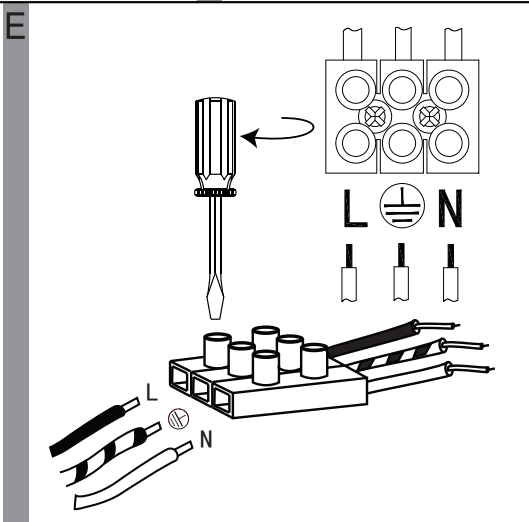

EGLO LED Ceiling Lamp

Art.-Nr.: 95971/95972

J

	Higher Kevin	Higher lumen
Lower lumen		
Lower Kevin		
10% of the lumen		
25% of the lumen		
Bulb		
Candle		
Snowflake		

3S constant pushing for memory current temperature