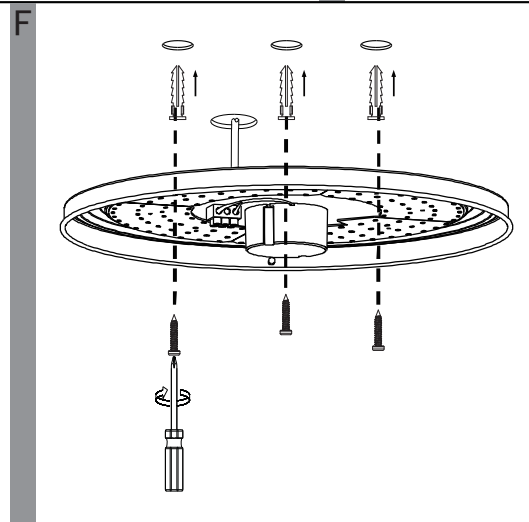

EGLO LED Ceiling Lamp

Art.-Nr.: 95971/95972

J

	Higher Kevin	Higher lumen
Lower lumen		
Lower Kevin		
10% of the lumen		
25% of the lumen		
Bulb		
Candle		
Snowflake		

3S constant pushing for memory current temperature