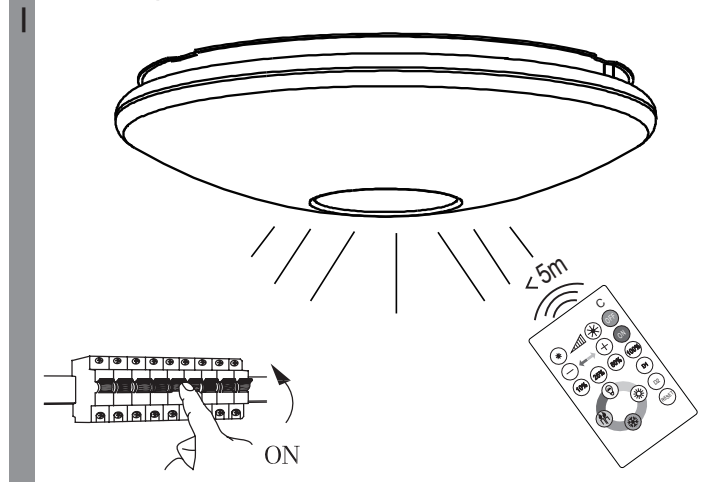

EGLO LED Ceiling Lamp

Art.-Nr.: 95971/95972

J

	Higher Kevin	Higher lumen
Lower lumen		
Lower Kevin		
10% of the lumen		
25% of the lumen		
Bulb		
Candle		
Snowflake		

3S constant pushing for memory current temperature