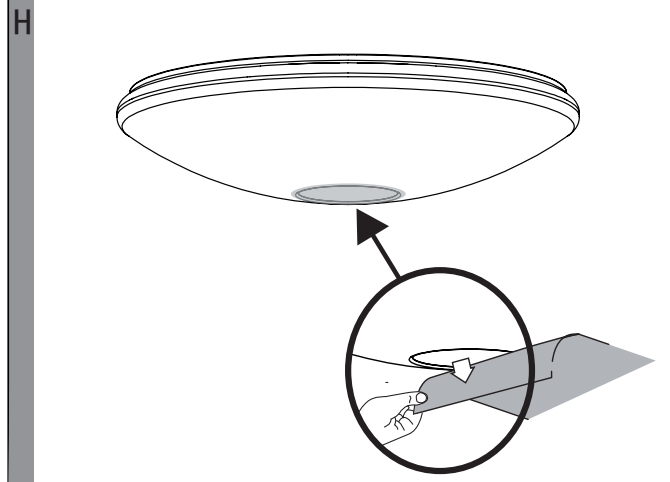

EGLO LED Ceiling Lamp

Art.-Nr.: 95971/95972

J

	Higher Kevin	Higher lumen
Lower lumen		
Lower Kevin		
10% of the lumen		
25% of the lumen		
Bulb		
Candle		
Snowflake		

3S constant pushing for memory current temperature